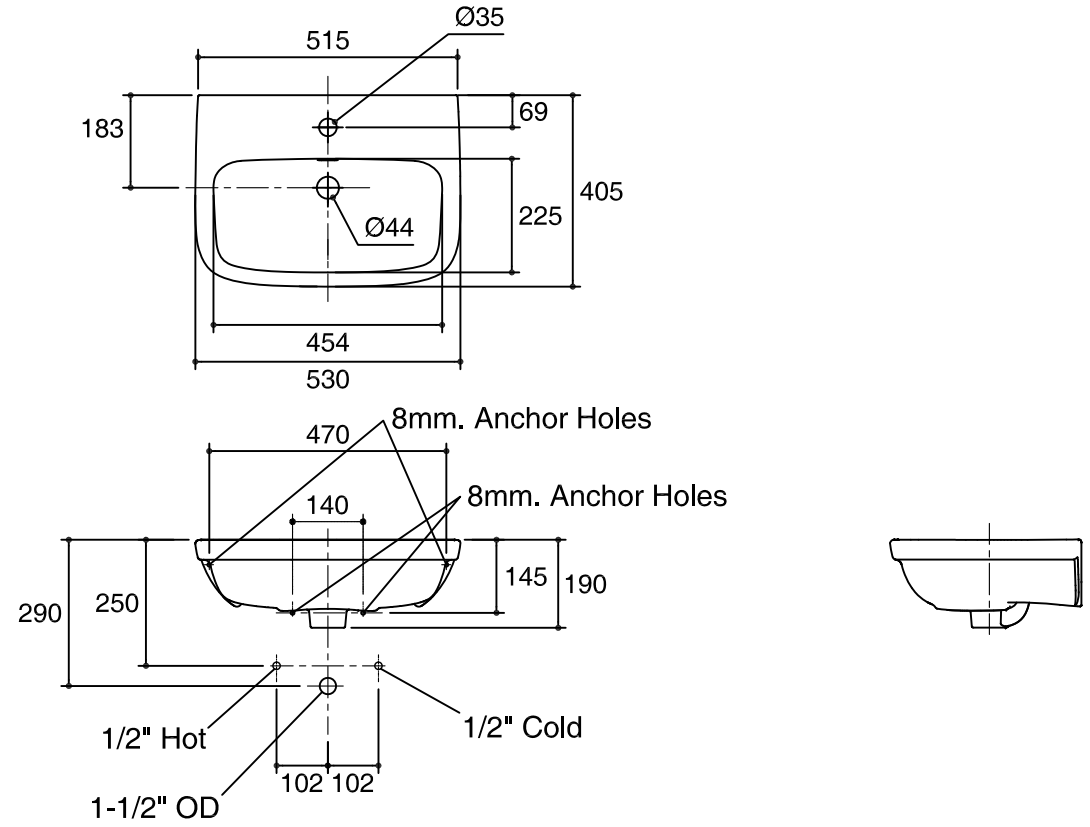

Dimensions are approximate.
Unit: mm.

SKU	K-45355X-1-WK
Name	SORRENTO
Description	WALL MOUNT

KARAT

* The recommended dimension for installation can be adjusted according to user preferences and layout.